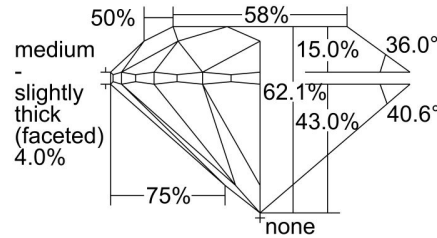

GIA REPORT
6213512869

Verify this report at GIA.edu

FACSIMILE

This is a digital representation of the original GIA Report. This representation might not be accepted in lieu of the original GIA Report in certain circumstances. The original GIA Report includes certain security features which are not reproducible on this facsimile.

GIA NATURAL DIAMOND ORIGIN REPORT

March 20, 2021
GIA Report Number 6213512869
Shape and Cutting Style ..... Round Brilliant
Measurements ..... 5.36 - 5.39 x 3.34 mm

GRADING RESULTS

Carat Weight ..... 0.60 carat
Color Grade ..... H
Clarity Grade ..... Internally Flawless
Cut Grade ..... Excellent

ADDITIONAL GRADING INFORMATION

Polish ..... Excellent
Symmetry ..... Excellent
Fluorescence ..... None
Inscription(s): GIA 6213512869
Comments: Minor details of polish are not shown.

ORIGIN RESULTS

Country of Origin ♦ This diamond producer aggregates its rough from: Botswana, Namibia, Canada, South Africa, and Lesotho

PROPORTIONS

Profile to actual proportions