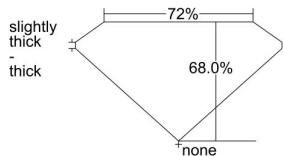

GIA®

FACSIMILE

GIA REPORT 6213828501

Verify this report at GIA.edu

GIA NATURAL DIAMOND DOSSIER®

June 29, 2021
GIA Report Number 6213828501
Shape and Cutting Style ..... Square Modified Brilliant
Measurements ..... 4.82 x 4.78 x 3.25 mm

GRADING RESULTS

Carat Weight ..... 0.62 carat
Color Grade I
Clarity Grade VS2

ADDITIONAL GRADING INFORMATION

Polish ..... Excellent
Symmetry ..... Very Good
Fluorescence ..... Faint
Clarity Characteristics..... Feather, Cloud, Indented Natural
Inscription(s): GIA 6213828501

PROPORTIONS

Profile not to actual proportions

GRADING SCALES

GIA COLOR SCALE		GIA CLARITY SCALE			
COLORLESS	D	VERY VERY SLIGHTLY INCLUDED	FLAWLESS		
	E		INTERNALLY FLAWLESS		
	F	VERY SLIGHTLY INCLUDED	VVS₁		
	G		VVS₂		
	H		VS₁		
	NEAR COLORLESS	I	SLIGHTLY INCLUDED	VS₂	
		J		SI₁	
		FAINT	K	INCLUDED	SI₂
			L		I₁
			M		I₂
VERY LIGHT	N	LIGHT	I₃		
	O				
	P				
	Q				
	R