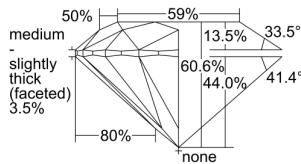

GIA®

FACSIMILE

GIA REPORT 6213872254

Verify this report at GIA.edu

GIA NATURAL DIAMOND DOSSIER®

July 23, 2021
GIA Report Number 6213872254
Shape and Cutting Style ..... Round Brilliant
Measurements ..... 4.19 - 4.22 x 2.55 mm

GRADING RESULTS

Carat Weight ..... 0.27 carat
Color Grade ..... D
Clarity Grade ..... Flawless
Cut Grade ..... Excellent

ADDITIONAL GRADING INFORMATION

Polish ..... Excellent
Symmetry ..... Excellent
Fluorescence ..... None
Clarity Characteristics ..... None
Inscription(s): GIA 6213872254

PROPORTIONS

Profile to actual proportions

GRADING SCALES

GIA COLOR SCALE

COLOURESS	D
	E
	F
	G
	H
	I
	J
NEAR COLOURESS	K
	L
FAINT	M
	N
	O
	P
	Q
	R
	S
	T
	U
	V
	W
	X
	Y
LIGHT	Z

GIA CLARITY SCALE

VERY VERY SLIGHTLY INCLUDED	FLAWLESS
	INTERNALLY FLAWLESS
VERY SLIGHTLY INCLUDED	VVS₁
	VVS₂
SLIGHTLY INCLUDED	VS₁
	VS₂
INCLUDED	SI₁
	SI₂
	I₁
	I₂
	I₃

GIA CUT SCALE

EXCELLENT
VERY GOOD
GOOD
FAIR
POOR