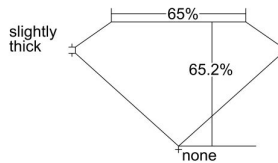

GIA®

FACSIMILE

GIA REPORT 6214279777

Verify this report at GIA.edu

GIA NATURAL DIAMOND DOSSIER®

November 16, 2020
GIA Report Number 6214279777
Shape and Cutting Style ..... Emerald Cut
Measurements ..... 6.13 x 4.49 x 2.93 mm

GRADING RESULTS

Carat Weight ..... 0.75 carat
Color Grade ..... G
Clarity Grade VS1

ADDITIONAL GRADING INFORMATION

Polish ..... Excellent
Symmetry ..... Excellent
Fluorescence ..... Faint
Clarity Characteristics..... Crystal, Needle, Pinpoint
Inscription(s): GIA 6214279777

PROPORTIONS

Profile not to actual proportions

GRADING SCALES

GIA COLOR SCALE		GIA CLARITY SCALE			
COLORLESS	D	VERY VERY SLIGHTLY INCLUDED	FLAWLESS		
	E		INTERNALLY FLAWLESS		
	F	VERY SLIGHTLY INCLUDED	VVS₁		
	G		VVS₂		
	H		VS₁		
	NEAR COLORLESS	I	SLIGHTLY INCLUDED	VS₂	
		J		SI₁	
		FAINT	K	INCLUDED	SI₂
			L		I₁
			M		I₂
VERT LIGHT	N	LIGHT	I₃		
	O				
	P				
	Q				
	R