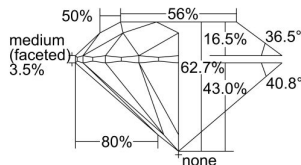

GIA®

FACSIMILE

GIA REPORT 6214307214

Verify this report at GIA.edu

GIA NATURAL DIAMOND DOSSIER®

October 18, 2023
GIA Report Number 6214307214
Shape and Cutting Style ..... Round Brilliant
Measurements ..... 6.26 - 6.27 x 3.93 mm

GRADING RESULTS

Carat Weight ..... 0.95 carat
Color Grade ..... J
Clarity Grade VS1
Cut Grade ..... Excellent

ADDITIONAL GRADING INFORMATION

Polish ..... Excellent
Symmetry ..... Excellent
Fluorescence ..... None
Clarity Characteristics..... Crystal, Cloud, Pinpoint
Inscription(s): GIA 6214307214

PROPORTIONS

Profile to actual proportions

GRADING SCALES

GIA COLOR SCALE

COLORESS	D
	E
	F
	G
	H
	I
	J
NEAR COLORESS	K
	L
FANIT	M
	N
	O
	P
	R
	S
	T
	U
	V
	W
	X
	Y
LIGHT	Z

GIA CLARITY SCALE

VERY VERY SLIGHTLY INCLUDED	FLAWLESS
	INTERNALLY FLAWLESS
VERY SLIGHTLY INCLUDED	VVS₁
	VVS₂
SLIGHTLY INCLUDED	VS₁
	VS₂
INCLUDED	SI₁
	SI₂
	I₁
	I₂
	I₃

GIA CUT SCALE

EXCELLENT
VERY GOOD
GOOD
FAIR
POOR