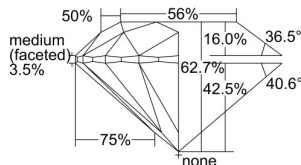

GIA®

FACSIMILE

GIA REPORT 6214417576

Verify this report at GIA.edu

GIA NATURAL DIAMOND DOSSIER®

October 18, 2023
GIA Report Number 6214417576
Shape and Cutting Style ..... Round Brilliant
Measurements ..... 6.06 - 6.10 x 3.81 mm

GRADING RESULTS

Carat Weight ..... 0.87 carat
Color Grade ..... D
Clarity Grade VS1
Cut Grade ..... Excellent

ADDITIONAL GRADING INFORMATION

Polish ..... Excellent
Symmetry ..... Excellent
Fluorescence ..... None
Clarity Characteristics..... Crystal, Cloud, Pinpoint
Inspection(s): GIA 6214417576

PROPORTIONS

Profile to actual proportions