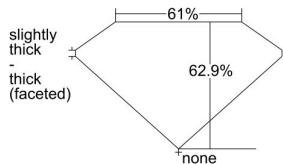

GIA®

FACSIMILE

GIA REPORT 6214424763

Verify this report at GIA.edu

GIA NATURAL DIAMOND DOSSIER®

January 28, 2021
GIA Report Number 6214424763
Shape and Cutting Style ..... Oval Brilliant
Measurements ..... 7.39 x 5.46 x 3.43 mm

GRADING RESULTS

Carat Weight ..... 0.90 carat
Color Grade ..... H
Clarity Grade VVS1

ADDITIONAL GRADING INFORMATION

Polish ..... Excellent
Symmetry ..... Very Good
Fluorescence ..... None
Clarity Characteristics ..... Pinpoint
Inscription(s): GIA 6214424763

PROPORTIONS

Profile not to actual proportions

GRADING SCALES

GIA COLOR SCALE		GIA CLARITY SCALE			
COLORLESS	D	VERY VERY SLIGHTLY INCLUDED	FLAWLESS		
	E		INTERNALLY FLAWLESS		
	F		VVS₁		
	NEAR COLORLESS	G	VERY SLIGHTLY INCLUDED	VVS₂	
		H		VS₁	
		FANT	I	SLIGHTLY INCLUDED	VS₂
			J		SI₁
	LIGHT	K	INCLUDED	SI₂	
		L		I₁	
		M		I₂	
N		I₃			
O					
P					
Q					
R