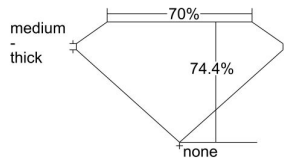

GIA®

FACSIMILE

GIA REPORT 6214659215

Verify this report at GIA.edu

GIA NATURAL DIAMOND DOSSIER®

May 05, 2021
GIA Report Number 6214659215
Shape and Cutting Style ..... Square Modified Brilliant
Measurements ..... 4.79 x 4.73 x 3.51 mm

GRADING RESULTS

Carat Weight ..... 0.70 carat
Color Grade ..... E
Clarity Grade VS1

ADDITIONAL GRADING INFORMATION

Polish ..... Excellent
Symmetry ..... Good
Fluorescence ..... None
Clarity Characteristics ..... Feather, Cavity, Pinpoint
Inscription(s): GIA 6214659215

PROPORTIONS

Profile not to actual proportions

GRADING SCALES

GIA COLOR SCALE		GIA CLARITY SCALE			
COLORLESS	D	VERY VERY SLIGHTLY INCLUDED	FLAWLESS		
	E		INTERNALLY FLAWLESS		
	F	VERY SLIGHTLY INCLUDED	VVS₁		
	G		VVS₂		
	H		VS₁		
	NEAR COLORLESS	I	SLIGHTLY INCLUDED	VS₂	
		J		SI₁	
		FAINT	K	INCLUDED	SI₂
			L		I₁
			M		I₂
VERTICALLY LIGHT			N	INCLUDED	I₃
	O				
	P				
	Q				
LIGHT	R				
	S				
	T				
	U				
	V				
	W				
	X				
	Y				
	Z