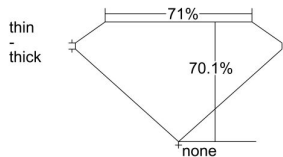

GIA®

FACSIMILE

GIA REPORT 6214811299

Verify this report at GIA.edu

GIA NATURAL DIAMOND DOSSIER®

June 22, 2021
GIA Report Number 6214811299
Shape and Cutting Style ..... Square Modified Brilliant
Measurements ..... 3.82 x 3.76 x 2.63 mm

GRADING RESULTS

Carat Weight ..... 0.32 carat
Color Grade ..... F
Clarity Grade VVS2

ADDITIONAL GRADING INFORMATION

Polish ..... Excellent
Symmetry ..... Good
Fluorescence ..... Faint
Clarity Characteristics ..... Pinpoint, Extra Facet
Inscription(s): GIA 6214811299

PROPORTIONS

Profile not to actual proportions

GRADING SCALES

GIA COLOR SCALE		GIA CLARITY SCALE	
COLORLESS	D	VERY VERY SLIGHTLY INCLUDED	FLAWLESS
	E		INTERNALLY FLAWLESS
	F		VVS₁
	G		VVS₂
	H		VS₁
	I		VS₂
	J		SI₁
	K		SI₂
	L		I₁
	M		I₂
NEAR COLORLESS	N	SLIGHTLY INCLUDED	I₃
	O		
	P		
	Q		
FAINT	R	INCLUDED	
	S		
	T		
	U		
VERY LIGHT	V		
	W		
	X		
	Y		
LIGHT	Z