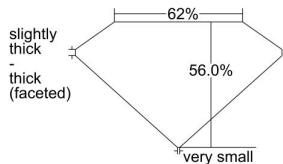

GIA®

FACSIMILE

GIA REPORT 6214959215

Verify this report at GIA.edu

GIA NATURAL DIAMOND DOSSIER®

August 24, 2021
GIA Report Number 6214959215
Shape and Cutting Style ..... Heart Brilliant
Measurements ..... 4.44 x 5.15 x 2.88 mm

GRADING RESULTS

Carat Weight ..... 0.40 carat
Color Grade ..... E
Clarity Grade VS1

ADDITIONAL GRADING INFORMATION

Polish ..... Excellent
Symmetry ..... Very Good
Fluorescence ..... Faint
Clarity Characteristics..... Crystal, Indented Natural
Inscription(s): GIA 6214959215

PROPORTIONS

Profile not to actual proportions

GRADING SCALES

GIA COLOR SCALE		GIA CLARITY SCALE			
COLORLESS	D	VERY VERY SLIGHTLY INCLUDED	FLAWLESS		
	E		INTERNALLY FLAWLESS		
	F	VERY SLIGHTLY INCLUDED	VS₁		
	G		VS₂		
	H		VS₁		
	NEAR COLORLESS	I	SLIGHTLY INCLUDED	VS₂	
		J		SI₁	
		FAINT	K	INCLUDED	SI₂
			L		I₁
			M		I₂
VERT LIGHT	N	LIGHT	I₃		
	O				
	P				
	Q				
	R