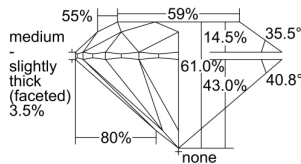

GIA®

FACSIMILE

GIA REPORT 6215921390

Verify this report at gia.edu

GIA DIAMOND DOSSIER®

March 02, 2016
GIA Report Number 6215921390
Shape and Cutting Style ..... Round Brilliant
Measurements ..... 5.14 - 5.16 x 3.14 mm

GRADING RESULTS

Carat Weight ..... 0.51 carat
Color Grade ..... D
Clarity Grade S11
Cut Grade ..... Excellent

ADDITIONAL GRADING INFORMATION

Polish ..... Excellent
Symmetry ..... Excellent
Fluorescence ..... Medium Blue
Clarity Characteristics ..... Crystal
Inscription(s): GIA 6215921390

PROPORTIONS

Profile to actual proportions

GRADING SCALES

GIA COLOR SCALE

COLORLESS	D
	E
	F
	G
	H
	I
	J
NEAR COLORLESS	K
	L
Faint	M
	N
	O
	P
	Q
	R
	S
	T
	U
	V
	W
	X
	Y
Light	Z

GIA CLARITY SCALE

FLAWLESS	VERY VERY SLIGHTLY INCLUDED	VVS₁	VVS₂	VS₁	VS₂	S1₁	S1₂	I₁	I₂	I₃	
											INTERNAL FLAWLESS

GIA CUT SCALE

EXCELLENT
VERY GOOD
GOOD
FAIR
POOR