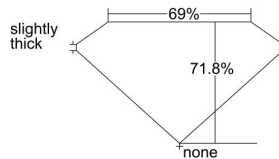

GIA®

FACSIMILE

GIA REPORT 6217191930

Verify this report at GIA.edu

GIA NATURAL DIAMOND DOSSIER®

October 10, 2020
GIA Report Number 6217191930
Shape and Cutting Style ..... Square Modified Brilliant
Measurements ..... 3.88 x 3.81 x 2.73 mm

GRADING RESULTS

Carat Weight ..... 0.31 carat
Color Grade ..... K
Clarity Grade VS2

ADDITIONAL GRADING INFORMATION

Polish ..... Excellent
Symmetry ..... Very Good
Fluorescence ..... None
Clarity Characteristics ..... Crystal, Cloud
Inscription(s): GIA 6217191930

PROPORTIONS

Profile not to actual proportions

GRADING SCALES

GIA COLOR SCALE		GIA CLARITY SCALE			
COLORLESS	D	VERY VERY SLIGHTLY INCLUDED	FLAWLESS		
	E		INTERNALLY FLAWLESS		
	F	VERY SLIGHTLY INCLUDED	VVS₁		
	G		VVS₂		
	H		VS₁		
	NEAR COLORLESS	I	SLIGHTLY INCLUDED	VS₂	
		J		SI₁	
		FAINT	K	INCLUDED	SI₂
			L		I₁
			M		I₂
VERT LIGHT	N	INCLUDED	I₃		
	O				
	P				
	Q				
	R				
LIGHT	S				
	T				
	U				
	V				
	W				
X					
Y					
Z