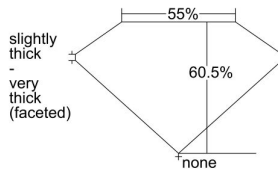

GIA®

FACSIMILE

GIA REPORT 6217903375

Verify this report at GIA.edu

GIA NATURAL DIAMOND DOSSIER®

July 22, 2021
GIA Report Number 6217903375
Shape and Cutting Style ..... Heart Brilliant
Measurements ..... 3.91 x 4.58 x 2.77 mm

GRADING RESULTS

Carat Weight ..... 0.30 carat
Color Grade ..... E
Clarity Grade SI1

ADDITIONAL GRADING INFORMATION

Polish ..... Very Good
Symmetry ..... Very Good
Fluorescence ..... None
Clarity Characteristics ..... Crystal
Inscription(s): GIA 6217903375

PROPORTIONS

Profile not to actual proportions

GRADING SCALES

GIA COLOR SCALE		GIA CLARITY SCALE		
NEAR COLORLESS	D	VERY VERY SLIGHTLY INCLUDED	FLAWLESS	
	E		INTERNALLY FLAWLESS	
	F	VERY SLIGHTLY INCLUDED	VVS₁	
	G		VVS₂	
	H		VS₁	
	FAINT	I	SLIGHTLY INCLUDED	VS₂
		J		SI₁
		K	INCLUDED	SI₂
		L		I₁
		M		I₂
VERT LIGHT	N	INCLUDED	I₃	
	O			
	P			
	Q			
LIGHT	R			
	S			
	T			
	U			
	V			
	W			
	X			
	Y			
	Z