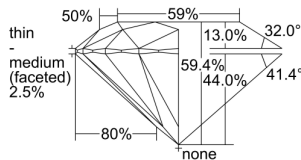

GIA®

FACSIMILE

GIA REPORT 6217968217

Verify this report at GIA.edu

GIA NATURAL DIAMOND DOSSIER®

August 26, 2021
GIA Report Number 6217968217
Shape and Cutting Style ..... Round Brilliant
Measurements ..... 5.41 - 5.43 x 3.22 mm

GRADING RESULTS

Carat Weight ..... 0.56 carat
Color Grade ..... G
Clarity Grade VS1
Cut Grade ..... Excellent

ADDITIONAL GRADING INFORMATION

Polish ..... Excellent
Symmetry ..... Excellent
Fluorescence ..... Faint
Clarity Characteristics..... Crystal, Pinpoint
Inscription(s): GIA 6217968217

PROPORTIONS

Profile to actual proportions

GRADING SCALES

GIA COLOR SCALE	GIA CLARITY SCALE	GIA CUT SCALE	
D	FLAWLESS	EXCELLENT	
E	INTERNALLY FLAWLESS		
F		VVS₁	VERY GOOD
G	VVS₂		
H	VS₁	GOOD	
I	VS₂		
J	SI₁	FAIR	
K	SI₂		
L	I₁	POOR	
M			I₂
N	I₃		
O			
P			
Q			
R			
S			
T			
U			
V			
W			
X			
Y			
Z