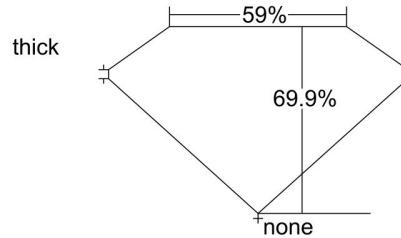

GIA NATURAL DIAMOND GRADING REPORT

August 20, 2021  
 GIA Report Number ..... 6217976856  
 Shape and Cutting Style ..... Emerald Cut  
 Measurements ..... 10.88 x 8.19 x 5.73 mm

GRADING RESULTS

Carat Weight ..... 5.00 carat  
 Color Grade ..... J  
 Clarity Grade ..... SI2

ADDITIONAL GRADING INFORMATION

Polish ..... Excellent  
 Symmetry ..... Very Good  
 Fluorescence ..... Medium Blue  
 Inscription(s): GIA 6217976856

**Comments:** Clouds are not shown. Pinpoints are not shown.

PROPORTIONS

Profile not to actual proportions

CLARITY CHARACTERISTICS

KEY TO SYMBOLS\*

- Crystal
- ~ Feather
- ∧ Indented Natural
- ∖ Needle

\* Red symbols denote internal characteristics (inclusions). Green or black symbols denote external characteristics (blemishes). Diagram is an approximate representation of the diamond, and symbols shown indicate type, position, and approximate size of clarity characteristics. All clarity characteristics may not be shown. Details of finish are not shown.