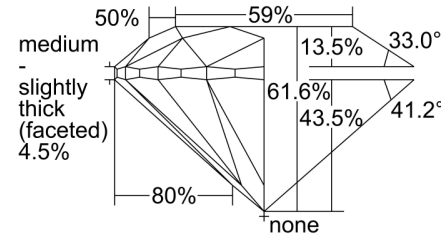

GIA NATURAL DIAMOND GRADING REPORT

August 23, 2021  
 GIA Report Number ..... 6222022074  
 Shape and Cutting Style ..... Round Brilliant  
 Measurements ..... 6.41 - 6.44 x 3.96 mm

GRADING RESULTS

Carat Weight ..... 1.01 carat  
 Color Grade ..... E  
 Clarity Grade ..... SI2  
 Cut Grade ..... Excellent

PROPORTIONS

Profile to actual proportions

CLARITY CHARACTERISTICS

KEY TO SYMBOLS\*

-  Twinning Wisp
-  Indented Natural
-  Crystal
-  Feather
-  Cavity

\* Red symbols denote internal characteristics (inclusions). Green or black symbols denote external characteristics (blemishes). Diagram is an approximate representation of the diamond, and symbols shown indicate type, position, and approximate size of clarity characteristics. All clarity characteristics may not be shown. Details of finish are not shown.