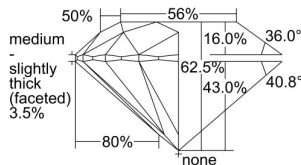

GIA®

FACSIMILE

GIA REPORT 6223028909

Verify this report at GIA.edu

GIA NATURAL DIAMOND DOSSIER®

September 27, 2021
GIA Report Number 6223028909
Shape and Cutting Style ..... Round Brilliant
Measurements ..... 5.08 - 5.12 x 3.19 mm

GRADING RESULTS

Carat Weight ..... 0.51 carat
Color Grade ..... H
Clarity Grade VS1
Cut Grade ..... Excellent

ADDITIONAL GRADING INFORMATION

Polish ..... Excellent
Symmetry ..... Excellent
Fluorescence ..... None
Clarity Characteristics ..... Crystal
Inscription(s): GIA 6223028909

PROPORTIONS

Profile to actual proportions

GRADING SCALES

GIA COLOR SCALE

COLORESS	D
	E
	F
	G
	H
	I
	J
NEAR COLORESS	K
	L
FANIT	M
	N
	O
	P
VERY LIGHT	Q
	R
	S
	T
	U
	V
LIGHT	W
	X
	Y
	Z

GIA CLARITY SCALE

VERY VERY SLIGHTLY INCLUDED	FLAWLESS
	INTERNALLY FLAWLESS
VERY SLIGHTLY INCLUDED	VVS₁
	VVS₂
SLIGHTLY INCLUDED	VS₁
	VS₂
INCLUDED	SI₁
	SI₂
	I₁
	I₂
	I₃

GIA CUT SCALE

EXCELLENT
VERY GOOD
GOOD
FAIR
POOR