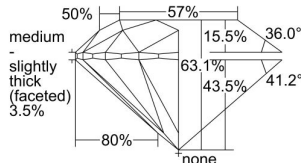

GIA®

FACSIMILE

GIA REPORT 6223146496

Verify this report at GIA.edu

GIA NATURAL DIAMOND DOSSIER®

November 20, 2021
GIA Report Number 6223146496
Shape and Cutting Style ..... Round Brilliant
Measurements ..... 4.43 - 4.46 x 2.80 mm

GRADING RESULTS

Carat Weight ..... 0.34 carat
Color Grade I
Clarity Grade VVS1
Cut Grade ..... Excellent

ADDITIONAL GRADING INFORMATION

Polish ..... Excellent
Symmetry ..... Excellent
Fluorescence ..... Medium Blue
Clarity Characteristics ..... Cavity
Inscription(s): GIA 6223146496

PROPORTIONS

Profile to actual proportions

GRADING SCALES

GIA COLOR SCALE	GIA CLARITY SCALE	GIA CUT SCALE
D	FLAWLESS	EXCELLENT
E	FLAWLESS	
F	INTERNALLY FLAWLESS	VERY GOOD
G	FLAWLESS	
H	VVS₁	GOOD
I	VVS₂	
J	VS₁	FAIR
K	VS₂	
L	SI₁	POOR
M	SI₂	
N	I₁	
O	I₂	
P	I₃	
Q		
R		
S		
T		
U		
V		
W		
X		
Y		
Z