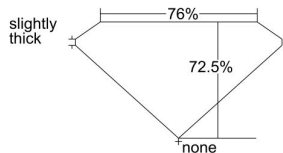

GIA®

FACSIMILE

GIA REPORT 6223153582

Verify this report at GIA.edu

GIA NATURAL DIAMOND DOSSIER®

November 17, 2021
GIA Report Number 6223153582
Shape and Cutting Style ..... Square Modified Brilliant
Measurements ..... 5.23 x 5.15 x 3.74 mm

GRADING RESULTS

Carat Weight ..... 0.80 carat
Color Grade ..... G
Clarity Grade VS1

ADDITIONAL GRADING INFORMATION

Polish ..... Excellent
Symmetry ..... Very Good
Fluorescence ..... None
Clarity Characteristics ..... Crystal, Pinpoint
Inscription(s): GIA 6223153582

PROPORTIONS

Profile not to actual proportions

GRADING SCALES

GIA COLOR SCALE		GIA CLARITY SCALE			
COLORLESS	D	VERY VERY SLIGHTLY INCLUDED	FLAWLESS		
	E		INTERNALLY FLAWLESS		
	F	VERY SLIGHTLY INCLUDED	VVS₁		
	G		VVS₂		
	H		VS₁		
	NEAR COLORLESS	I	SLIGHTLY INCLUDED	VS₂	
		J		SI₁	
		FAINT	K	INCLUDED	SI₂
			L		I₁
	M		I₂		
VERT LIGHT	N		LIGHT	I₃	
	O				
	P				
	Q				
	R