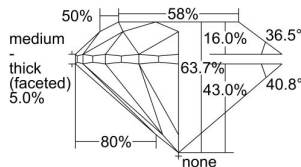

GIA®

FACSIMILE

GIA REPORT 6223157789

Verify this report at GIA.edu

GIA NATURAL DIAMOND DOSSIER®

December 02, 2021
GIA Report Number 6223157789
Shape and Cutting Style ..... Round Brilliant
Measurements ..... 4.95 - 5.00 x 3.17 mm

GRADING RESULTS

Carat Weight ..... 0.50 carat
Color Grade ..... D
Clarity Grade VVS1
Cut Grade ..... Very Good

ADDITIONAL GRADING INFORMATION

Polish ..... Excellent
Symmetry ..... Very Good
Fluorescence ..... None
Clarity Characteristics ..... Pinpoint
Inscription(s): GIA 6223157789

PROPORTIONS

Profile to actual proportions

GRADING SCALES

GIA COLOR SCALE	GIA CLARITY SCALE	GIA CUT SCALE
COLOURLESS	FLAWLESS	EXCELLENT
D	INTERNALLY FLAWLESS	
E	VVS₁	VERY GOOD
F		
G	VVS₂	
H	VS₁	GOOD
I		
J	VS₂	
K	SI₁	FAIR
L		
M	SI₂	
N	I₁	POOR
O		
P	I₂	
Q	I₃	
R		
S		
T		
U		
V		
W		
X		
Y		
Z