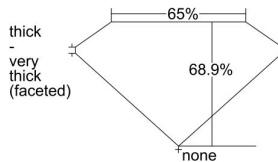

GIA®

FACSIMILE

GIA REPORT 6223429931

Verify this report at GIA.edu

GIA NATURAL DIAMOND DOSSIER®

May 04, 2022
GIA Report Number 6223429931
Shape and Cutting Style ..... Cushion Modified Brilliant
Measurements ..... 5.43 x 5.22 x 3.60 mm

GRADING RESULTS

Carat Weight ..... 0.80 carat
Color Grade I
Clarity Grade VS1

ADDITIONAL GRADING INFORMATION

Polish ..... Excellent
Symmetry ..... Excellent
Fluorescence ..... None
Clarity Characteristics..... Crystal, Pinpoint
Inscription(s): GIA 6223429931

PROPORTIONS

Profile not to actual proportions

GRADING SCALES

GIA COLOR SCALE		GIA CLARITY SCALE			
COLORLESS	D	VERY VERY SLIGHTLY INCLUDED	FLAWLESS		
	E		INTERNALLY FLAWLESS		
	F	VERY SLIGHTLY INCLUDED	VS₁		
	G		VS₂		
	H		VS₁		
	NEAR COLORLESS	I	SLIGHTLY INCLUDED	VS₂	
		J		SI₁	
		FAINT	K	INCLUDED	SI₂
			L		I₁
			M		I₂
VERT LIGHT	N	LIGHT	I₃		
	O				
	P				
	Q				
	R				
	S