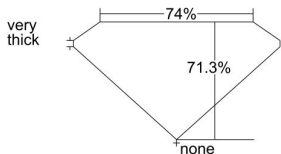

GIA®

FACSIMILE

GIA REPORT 6223441546

Verify this report at GIA.edu

GIA NATURAL DIAMOND DOSSIER®

May 06, 2022
GIA Report Number 6223441546
Shape and Cutting Style ..... Square Modified Brilliant
Measurements ..... 4.07 x 4.07 x 2.90 mm

GRADING RESULTS

Carat Weight ..... 0.46 carat
Color Grade ..... E
Clarity Grade VVS1

ADDITIONAL GRADING INFORMATION

Polish ..... Excellent
Symmetry ..... Very Good
Fluorescence ..... None
Clarity Characteristics..... Indented Natural
Inscription(s): GIA 6223441546

PROPORTIONS

Profile not to actual proportions

GRADING SCALES

GIA COLOR SCALE		GIA CLARITY SCALE			
COLORLESS	D	VERY VERY SLIGHTLY INCLUDED	FLAWLESS		
	E		INTERNALLY FLAWLESS		
	F	VERY SLIGHTLY INCLUDED	VVS₁		
	G		VVS₂		
	H		VS₁		
	NEAR COLORLESS	I	SLIGHTLY INCLUDED	VS₂	
		J		SI₁	
		FAINT	K	INCLUDED	SI₂
			L		I₁
			M		I₂
VERT LIGHT	N	LIGHT	I₃		
	O				
	P				
	Q				
	R				
	S				
LIGHT	T				
	U				
	V				
	W				
X					
Y					
Z