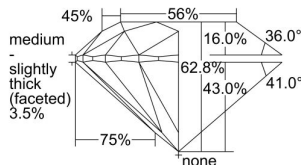

GIA®

FACSIMILE

GIA REPORT 6223463544

Verify this report at GIA.edu

GIA NATURAL DIAMOND DOSSIER®

June 22, 2022
GIA Report Number 6223463544
Shape and Cutting Style ..... Round Brilliant
Measurements ..... 5.04 - 5.07 x 3.17 mm

GRADING RESULTS

Carat Weight ..... 0.50 carat
Color Grade ..... D
Clarity Grade VS2
Cut Grade ..... Excellent

ADDITIONAL GRADING INFORMATION

Polish ..... Excellent
Symmetry ..... Excellent
Fluorescence ..... None
Clarity Characteristics..... Cloud, Indented Natural
Inscription(s): GIA 6223463544

PROPORTIONS

Profile to actual proportions

GRADING SCALES

GIA COLOR SCALE

COLOREDNESS	D
	E
	F
	G
	H
	I
	J
NEAR COLORLESS	K
	L
Faint	M
	N
	O
	P
Very Light	Q
	R
	S
	T
	U
	V
Light	W
	X
	Y
	Z

GIA CLARITY SCALE

VERY VERY SLIGHTLY INCLUDED	FLAWLESS
	INTERNALLY FLAWLESS
VERY SLIGHTLY INCLUDED	VVS₁
	VVS₂
SLIGHTLY INCLUDED	VS₁
	VS₂
INCLUDED	SI₁
	SI₂
	I₁
	I₂
	I₃

GIA CUT SCALE

EXCELLENT
VERY GOOD
GOOD
FAIR
POOR