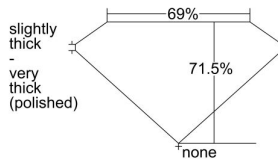

GIA®

FACSIMILE

GIA REPORT 6223495248

Verify this report at GIA.edu

GIA NATURAL DIAMOND DOSSIER®

June 17, 2022
GIA Report Number 6223495248
Shape and Cutting Style ..... Square Modified Brilliant
Measurements ..... 4.65 x 4.59 x 3.28 mm

GRADING RESULTS

Carat Weight ..... 0.59 carat
Color Grade ..... F
Clarity Grade VS2

ADDITIONAL GRADING INFORMATION

Polish ..... Excellent
Symmetry ..... Excellent
Fluorescence ..... None
Clarity Characteristics ..... Crystal
Inscription(s): GIA 6223495248

PROPORTIONS

Profile not to actual proportions

GRADING SCALES

GIA COLOR SCALE		GIA CLARITY SCALE		
NEAR COLORLESS	D	VERY VERY SLIGHTLY INCLUDED	FLAWLESS	
	E		INTERNALLY FLAWLESS	
	F	VERY SLIGHTLY INCLUDED	VVS₁	
	G		VVS₂	
	H		VS₁	
	FAINT	I	SLIGHTLY INCLUDED	VS₂
		J		SI₁
		K	INCLUDED	SI₂
		L		I₁
		M		I₂
VERY LIGHT		N	LIGHT	I₃
	O			
	P			
	Q			
LIGHT	R			
	S			
	T			
	U			
	V			
	W			
	X			
	Y			
	Z