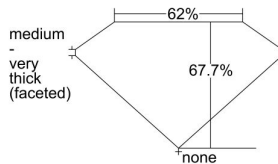

GIA®

FACSIMILE

GIA REPORT 6223498576

Verify this report at GIA.edu

GIA NATURAL DIAMOND DOSSIER®

June 20, 2022
GIA Report Number 6223498576
Shape and Cutting Style ..... Cushion Modified Brilliant
Measurements ..... 5.88 x 4.92 x 3.33 mm

GRADING RESULTS

Carat Weight ..... 0.80 carat
Color Grade ..... H
Clarity Grade VS1

ADDITIONAL GRADING INFORMATION

Polish ..... Excellent
Symmetry ..... Excellent
Fluorescence ..... None
Clarity Characteristics..... Crystal, Indented Natural
Inscription(s): GIA 6223498576

PROPORTIONS

Profile not to actual proportions

GRADING SCALES

GIA COLOR SCALE		GIA CLARITY SCALE			
COLORLESS	D	VERY VERY SLIGHTLY INCLUDED	FLAWLESS		
	E		INTERNALLY FLAWLESS		
	F	VERY SLIGHTLY INCLUDED	VVS₁		
	G		VVS₂		
	H		VS₁		
	NEAR COLORLESS	I	SLIGHTLY INCLUDED	VS₂	
		J		SI₁	
		FAINT	K	INCLUDED	SI₂
			L		I₁
			M		I₂
VERT LIGHT	N	LIGHT	I₃		
	O				
	P				
	Q				
	R