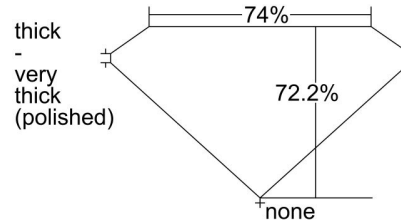

GIA NATURAL DIAMOND GRADING REPORT

August 04, 2022  
 GIA Report Number ..... 6223575793  
 Shape and Cutting Style ..... Square Modified Brilliant  
 Measurements ..... 5.73 x 5.44 x 3.93 mm

GRADING RESULTS

Carat Weight ..... 1.00 carat  
 Color Grade ..... J  
 Clarity Grade ..... VVS2

ADDITIONAL GRADING INFORMATION

Polish ..... Very Good  
 Symmetry ..... Very Good  
 Fluorescence ..... None  
 Inscription(s): GIA 6223575793

PROPORTIONS

Profile not to actual proportions

CLARITY CHARACTERISTICS

KEY TO SYMBOLS\*

- Feather
- Pinpoint

\* Red symbols denote internal characteristics (inclusions). Green or black symbols denote external characteristics (blemishes). Diagram is an approximate representation of the diamond, and symbols shown indicate type, position, and approximate size of clarity characteristics. All clarity characteristics may not be shown. Details of finish are not shown.