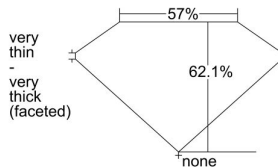

GIA®

FACSIMILE

GIA REPORT 6223648924

Verify this report at GIA.edu

GIA NATURAL DIAMOND DOSSIER®

September 26, 2022
GIA Report Number 6223648924
Shape and Cutting Style ..... Oval Brilliant
Measurements ..... 6.73 x 5.02 x 3.12 mm

GRADING RESULTS

Carat Weight ..... 0.70 carat
Color Grade ..... D
Clarity Grade VS2

ADDITIONAL GRADING INFORMATION

Polish ..... Very Good
Symmetry ..... Very Good
Fluorescence ..... Faint
Clarity Characteristics..... Crystal, Cloud, Indented Natural
Inscription(s): GIA 6223648924

PROPORTIONS

Profile not to actual proportions

GRADING SCALES

GIA COLOR SCALE		GIA CLARITY SCALE			
COLORLESS	D	VERY VERY SLIGHTLY INCLUDED	FLAWLESS		
	E		INTERNALLY FLAWLESS		
	F	VERY SLIGHTLY INCLUDED	VVS₁		
	G		VVS₂		
	H		VS₁		
	NEAR COLORLESS	I	SLIGHTLY INCLUDED	VS₂	
		J		SI₁	
		FAINT	K	INCLUDED	SI₂
			L		I₁
			M		I₂
N			I₃		
VERT LIGHT	O	INCLUDED			
	P				
	Q				
	R				
	S				
	T				
LIGHT	U				
	V				
	W				
	X				
Y					
Z