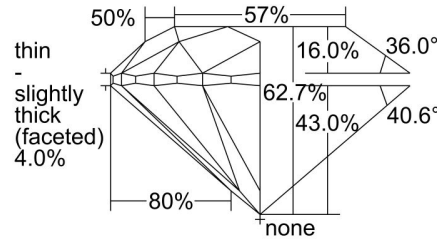

GIA NATURAL DIAMOND GRADING REPORT

October 17, 2022
 GIA Report Number 6223679225
 Shape and Cutting Style Round Brilliant
 Measurements 8.58 - 8.65 x 5.40 mm

GRADING RESULTS

Carat Weight 2.50 carat
 Color Grade I
 Clarity Grade SI2
 Cut Grade Excellent

ADDITIONAL GRADING INFORMATION

Polish Excellent
 Symmetry Excellent
 Fluorescence None
 Inscription(s): GIA 6223679225

PROPORTIONS

Profile to actual proportions

CLARITY CHARACTERISTICS

KEY TO SYMBOLS*

- Feather
- Cloud
- Crystal
- Needle
- Indented Natural

* Red symbols denote internal characteristics (inclusions). Green or black symbols denote external characteristics (blemishes). Diagram is an approximate representation of the diamond, and symbols shown indicate type, position, and approximate size of clarity characteristics. All clarity characteristics may not be shown. Details of finish are not shown.