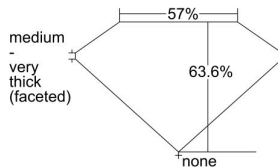

GIA®

FACSIMILE

GIA REPORT 6223693526

Verify this report at GIA.edu

GIA NATURAL DIAMOND DOSSIER®

October 27, 2022
GIA Report Number 6223693526
Shape and Cutting Style ..... Heart Brilliant
Measurements ..... 5.04 x 5.98 x 3.80 mm

GRADING RESULTS

Carat Weight ..... 0.70 carat
Color Grade I
Clarity Grade VS1

ADDITIONAL GRADING INFORMATION

Polish ..... Very Good
Symmetry ..... Very Good
Fluorescence ..... None
Clarity Characteristics ..... Feather, Cavity, Pinpoint
Inscription(s): GIA 6223693526

PROPORTIONS

Profile not to actual proportions

GRADING SCALES

GIA COLOR SCALE		GIA CLARITY SCALE			
COLORLESS	D	VERY VERY SLIGHTLY INCLUDED	FLAWLESS		
	E		INTERNALLY FLAWLESS		
	F	VERY SLIGHTLY INCLUDED	VVS₁		
	G		VVS₂		
	H		VS₁		
	NEAR COLORLESS	I	SLIGHTLY INCLUDED	VS₂	
		J		SI₁	
		FAINT	K	INCLUDED	SI₂
			L		I₁
			M		I₂
VERT LIGHT			N	INCLUDED	I₃
			O		
			P		
	Q				
LIGHT	R				
	S				
	T				
	U				
	V				
	Z