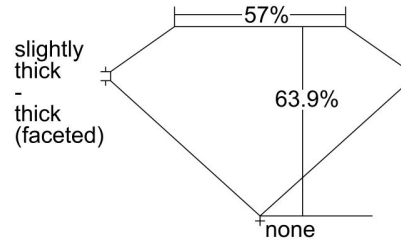

GIA NATURAL DIAMOND GRADING REPORT

September 13, 2021

GIA Report Number 6224009022

Shape and Cutting Style Oval Brilliant

Measurements 8.28 x 5.49 x 3.51 mm

GRADING RESULTS

Carat Weight 1.04 carat

Color Grade H

Clarity Grade VVS2

ADDITIONAL GRADING INFORMATION

Polish Excellent

Symmetry Very Good

Fluorescence Strong Blue

Inscription(s): GIA 6224009022

PROPORTIONS

Profile not to actual proportions

CLARITY CHARACTERISTICS

KEY TO SYMBOLS*

- Feather
- Pinpoint

* Red symbols denote internal characteristics (inclusions). Green or black symbols denote external characteristics (blemishes). Diagram is an approximate representation of the diamond, and symbols shown indicate type, position, and approximate size of clarity characteristics. All clarity characteristics may not be shown. Details of finish are not shown.