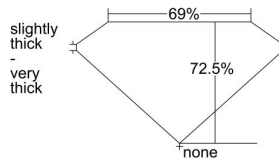

GIA®

FACSIMILE

GIA REPORT 6224053614

Verify this report at GIA.edu

GIA NATURAL DIAMOND DOSSIER®

October 05, 2021
GIA Report Number 6224053614
Shape and Cutting Style ..... Square Modified Brilliant
Measurements ..... 4.35 x 4.26 x 3.09 mm

GRADING RESULTS

Carat Weight ..... 0.51 carat
Color Grade ..... E
Clarity Grade VS2

ADDITIONAL GRADING INFORMATION

Polish ..... Excellent
Symmetry ..... Very Good
Fluorescence ..... None
Clarity Characteristics ..... Crystal
Inscription(s): GIA 6224053614

PROPORTIONS

Profile not to actual proportions

GRADING SCALES

GIA COLOR SCALE		GIA CLARITY SCALE		
COLORLESS	D	VERY VERY SLIGHTLY INCLUDED	FLAWLESS	
	E		INTERNALLY FLAWLESS	
	F		VS₁	
	NEAR COLORLESS	G	VERY SLIGHTLY INCLUDED	VS₂
		H		VS₁
		I	SLIGHTLY INCLUDED	VS₂
		J		SI₁
		K		SI₂
	FAINT	L	INCLUDED	I₁
		M		I₂
N		I₃		
O				
VERT LIGHT		P		
		Q		
		R		
		S		
LIGHT	T			
	U			
	V			
	W			
	X			
	Y			
	Z