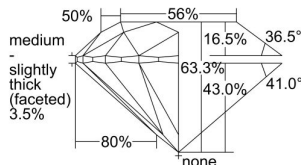

GIA®

FACSIMILE

GIA REPORT 6224133641

Verify this report at GIA.edu

GIA NATURAL DIAMOND DOSSIER®

November 08, 2021
GIA Report Number 6224133641
Shape and Cutting Style ..... Round Brilliant
Measurements ..... 5.01 - 5.06 x 3.18 mm

GRADING RESULTS

Carat Weight ..... 0.50 carat
Color Grade ..... E
Clarity Grade VS2
Cut Grade ..... Excellent

ADDITIONAL GRADING INFORMATION

Polish ..... Excellent
Symmetry ..... Excellent
Fluorescence ..... Faint
Clarity Characteristics ..... Crystal, Cloud, Feather
Inscription(s): GIA 6224133641

PROPORTIONS

Profile to actual proportions