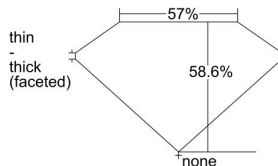

GIA®

FACSIMILE

GIA REPORT 6224156196

Verify this report at GIA.edu

GIA NATURAL DIAMOND DOSSIER®

November 30, 2021
GIA Report Number 6224156196
Shape and Cutting Style ..... Heart Brilliant
Measurements ..... 4.44 x 5.25 x 3.07 mm

GRADING RESULTS

Carat Weight ..... 0.40 carat
Color Grade ..... G
Clarity Grade VVS1

ADDITIONAL GRADING INFORMATION

Polish ..... Excellent
Symmetry ..... Very Good
Fluorescence ..... None
Clarity Characteristics ..... Pinpoint
Inscription(s): GIA 6224156196

PROPORTIONS

Profile not to actual proportions

GRADING SCALES

GIA COLOR SCALE		GIA CLARITY SCALE				
COLORLESS	D	VERY VERY SLIGHTLY INCLUDED	FLAWLESS			
	E		INTERNALLY FLAWLESS			
	F		VVS₁			
	NEAR COLORLESS	G	VVS₂			
		H	VERY SLIGHTLY INCLUDED	VS₁		
		I		VS₂		
		FAINT	J	SLIGHTLY INCLUDED	SI₁	
			K		SI₂	
			L		INCLUDED	I₁
			M	I₂		
VERT LIGHT	N		INCLUDED	I₃		
	O					
	P					
	Q					
	R					
	S					
LIGHT	T					
	U					
	V					
	W					
	X					
Y						
Z