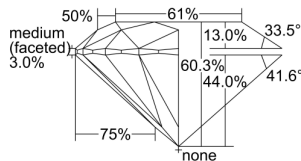

GIA®

FACSIMILE

GIA REPORT 6224180768

Verify this report at GIA.edu

GIA NATURAL DIAMOND DOSSIER®

December 30, 2021
GIA Report Number 6224180768
Shape and Cutting Style ..... Round Brilliant
Measurements ..... 5.85 - 5.87 x 3.53 mm

GRADING RESULTS

Carat Weight ..... 0.73 carat
Color Grade ..... G
Clarity Grade VVS1
Cut Grade ..... Excellent

ADDITIONAL GRADING INFORMATION

Polish ..... Excellent
Symmetry ..... Excellent
Fluorescence ..... None
Clarity Characteristics ..... Pinpoint
Inscription(s): GIA 6224180768

PROPORTIONS

Profile to actual proportions

GRADING SCALES

GIA COLOR SCALE	GIA CLARITY SCALE	GIA CUT SCALE	
D	FLAWLESS	EXCELLENT	
E	INTERNALLY FLAWLESS		
F		VVS₁	VERY GOOD
G	VVS₂		
H	VS₁	GOOD	
I	VS₂		
J	SI₁	FAIR	
K	SI₂		
L	I₁	POOR	
M	I₂		
N	I₃		
O			
P			
Q			
R			
S			
T			
U			
V			
W			
X			
Y			
Z