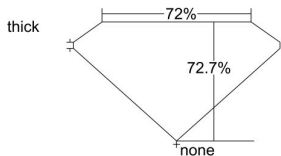

GIA®

FACSIMILE

GIA REPORT 6224204804

Verify this report at GIA.edu

GIA NATURAL DIAMOND DOSSIER®

December 28, 2021
GIA Report Number 6224204804
Shape and Cutting Style ..... Square Modified Brilliant
Measurements ..... 4.31 x 4.29 x 3.12 mm

GRADING RESULTS

Carat Weight ..... 0.50 carat
Color Grade ..... J
Clarity Grade VVS1

ADDITIONAL GRADING INFORMATION

Polish ..... Excellent
Symmetry ..... Excellent
Fluorescence ..... None
Clarity Characteristics ..... Chip
Inscription(s): GIA 6224204804

PROPORTIONS

Profile not to actual proportions

GRADING SCALES

GIA COLOR SCALE		GIA CLARITY SCALE			
COLORLESS	D	VERY VERY SLIGHTLY INCLUDED	FLAWLESS		
	E		INTERNALLY FLAWLESS		
	F	VERY SLIGHTLY INCLUDED	VVS₁		
	G		VVS₂		
	H		VS₁		
	NEAR COLORLESS	I	SLIGHTLY INCLUDED	VS₂	
		J		SI₁	
		FAINT	K	INCLUDED	SI₂
			L		I₁
			M		I₂
VERT LIGHT	N	LIGHT	I₃		
	O				
	P				
	Q				
	R				
	S				
	T