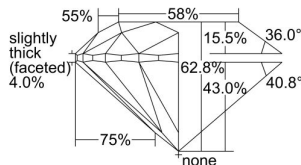

GIA®

FACSIMILE

GIA REPORT 6224270684

Verify this report at GIA.edu

GIA NATURAL DIAMOND DOSSIER®

February 03, 2022
GIA Report Number 6224270684
Shape and Cutting Style ..... Round Brilliant
Measurements ..... 5.64 - 5.66 x 3.55 mm

GRADING RESULTS

Carat Weight ..... 0.71 carat
Color Grade ..... H
Clarity Grade VS2
Cut Grade ..... Excellent

ADDITIONAL GRADING INFORMATION

Polish ..... Excellent
Symmetry ..... Excellent
Fluorescence ..... None
Clarity Characteristics ..... Cloud
Inscription(s): GIA 6224270684

PROPORTIONS

Profile to actual proportions