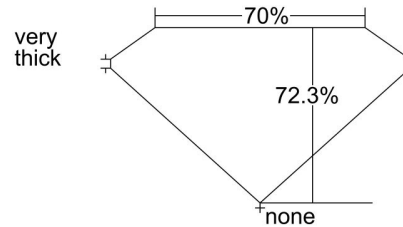

GIA NATURAL DIAMOND GRADING REPORT

February 17, 2022
 GIA Report Number 6224296531
 Shape and Cutting Style Cut-Cornered Rectangular Modified Brilliant
 Measurements 7.14 x 5.93 x 4.29 mm

GRADING RESULTS

Carat Weight 1.71 carat
 Color Grade F
 Clarity Grade VVS1

ADDITIONAL GRADING INFORMATION

Polish Excellent
 Symmetry Excellent
 Fluorescence None
 Inscription(s): GIA 6224296531

PROPORTIONS

Profile not to actual proportions

CLARITY CHARACTERISTICS

KEY TO SYMBOLS*

-  Cloud
-  Pinpoint
-  Feather

* Red symbols denote internal characteristics (inclusions). Green or black symbols denote external characteristics (blemishes). Diagram is an approximate representation of the diamond, and symbols shown indicate type, position, and approximate size of clarity characteristics. All clarity characteristics may not be shown. Details of finish are not shown.