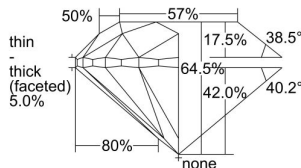

GIA®

FACSIMILE

GIA REPORT 6224335860

Verify this report at GIA.edu

GIA NATURAL DIAMOND DOSSIER®

March 14, 2022
GIA Report Number 6224335860
Shape and Cutting Style ..... Round Brilliant
Measurements ..... 5.77 - 5.81 x 3.73 mm

GRADING RESULTS

Carat Weight ..... 0.80 carat
Color Grade ..... G
Clarity Grade S11
Cut Grade ..... Very Good

ADDITIONAL GRADING INFORMATION

Polish ..... Excellent
Symmetry ..... Excellent
Fluorescence ..... None
Clarity Characteristics..... Crystal, Cloud
Inscription(s): GIA 6224335860

PROPORTIONS

Profile to actual proportions

GRADING SCALES

GIA COLOR SCALE	GIA CLARITY SCALE	GIA CUT SCALE	
D	FLAWLESS	EXCELLENT	
E	INTERNALLY FLAWLESS		
F		VVS₁	VERY GOOD
G	VVS₂		
H	VS₁	GOOD	
I	VS₂		
J	S1₁	FAIR	
K	S1₂		
L	I₁	POOR	
M	I₂		
N	I₃		
O			
P			
Q			
R			
S			
T			
U			
V			
W			
X			
Y			
Z