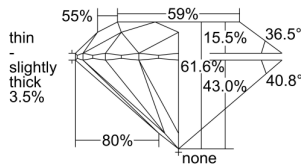

GIA®

FACSIMILE

GIA REPORT 6224352194

Verify this report at GIA.edu

GIA NATURAL DIAMOND DOSSIER®

March 18, 2022
GIA Report Number 6224352194
Shape and Cutting Style ..... Round Brilliant
Measurements ..... 4.35 - 4.39 x 2.69 mm

GRADING RESULTS

Carat Weight ..... 0.31 carat
Color Grade ..... K
Clarity Grade S11
Cut Grade ..... Very Good

ADDITIONAL GRADING INFORMATION

Polish ..... Excellent
Symmetry ..... Very Good
Fluorescence ..... Strong Blue
Clarity Characteristics ..... Crystal
Inscription(s): GIA 6224352194

PROPORTIONS

Profile to actual proportions