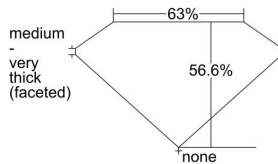

GIA®

FACSIMILE

GIA REPORT 6224356766

Verify this report at GIA.edu

GIA NATURAL DIAMOND DOSSIER®

March 16, 2022
GIA Report Number 6224356766
Shape and Cutting Style ..... Heart Brilliant
Measurements ..... 5.25 x 6.24 x 3.53 mm

GRADING RESULTS

Carat Weight ..... 0.71 carat
Color Grade ..... E
Clarity Grade VS2

ADDITIONAL GRADING INFORMATION

Polish ..... Excellent
Symmetry ..... Very Good
Fluorescence ..... None
Clarity Characteristics..... Cloud, Feather
Inscription(s): GIA 6224356766

PROPORTIONS

Profile not to actual proportions

GRADING SCALES

GIA COLOR SCALE		GIA CLARITY SCALE			
COLORLESS	D	VERY VERY SLIGHTLY INCLUDED	FLAWLESS		
	E		INTERNALLY FLAWLESS		
	F	VERY SLIGHTLY INCLUDED	VVS₁		
	G		VVS₂		
	H		VS₁		
	NEAR COLORLESS	I	SLIGHTLY INCLUDED	VS₂	
		J		SI₁	
		FAINT	K	INCLUDED	SI₂
			L		I₁
			M		I₂
VERT LIGHT	N	LIGHT	I₃		
	O				
	P				
	Q				
	R