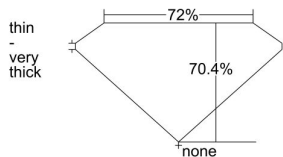

GIA®

FACSIMILE

GIA REPORT 6224385520

Verify this report at GIA.edu

GIA NATURAL DIAMOND DOSSIER®

March 30, 2022
GIA Report Number 6224385520
Shape and Cutting Style ..... Square Modified Brilliant
Measurements ..... 4.95 x 4.85 x 3.41 mm

GRADING RESULTS

Carat Weight ..... 0.70 carat
Color Grade I
Clarity Grade VVS2

ADDITIONAL GRADING INFORMATION

Polish ..... Excellent
Symmetry ..... Very Good
Fluorescence ..... None
Clarity Characteristics..... Cloud, Pinpoint, Indented Natural
Inscription(s): GIA 6224385520

PROPORTIONS

Profile not to actual proportions

GRADING SCALES

GIA COLOR SCALE		GIA CLARITY SCALE				
COLORLESS	D	VERY VERY SLIGHTLY INCLUDED	FLAWLESS			
	E		INTERNALLY FLAWLESS			
	F		VVS₁			
	NEAR COLORLESS	G	VERY SLIGHTLY INCLUDED	VVS₂		
		H		VS₁		
		FAINT	I	SLIGHTLY INCLUDED	VS₂	
			J		SI₁	
			LIGHT	K	INCLUDED	SI₂
	L	I₁				
	M	I₂				
N	NOT GRADED	I₃				
O						
P						
Q						
R						
S						
T						
U						
V						
W						
X						
Y						
Z