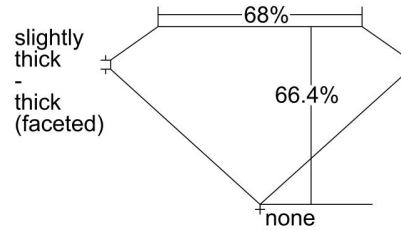

GIA NATURAL DIAMOND GRADING REPORT

May 03, 2022
 GIA Report Number 6224436059
 Shape and Cutting Style Cushion Modified Brilliant
 Measurements 7.60 x 7.19 x 4.78 mm

GRADING RESULTS

Carat Weight 2.00 carat
 Color Grade J
 Clarity Grade VS2

ADDITIONAL GRADING INFORMATION

Polish Excellent
 Symmetry Excellent
 Fluorescence None
 Inscription(s): GIA 6224436059

PROPORTIONS

Profile not to actual proportions

CLARITY CHARACTERISTICS

KEY TO SYMBOLS*

Feather

* Red symbols denote internal characteristics (inclusions). Green or black symbols denote external characteristics (blemishes). Diagram is an approximate representation of the diamond, and symbols shown indicate type, position, and approximate size of clarity characteristics. All clarity characteristics may not be shown. Details of finish are not shown.