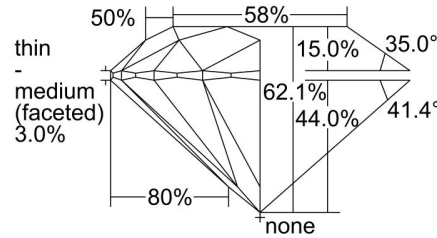

### GIA NATURAL DIAMOND GRADING REPORT

July 11, 2022  
 GIA Report Number ..... 6224519177  
 Shape and Cutting Style ..... Round Brilliant  
 Measurements ..... 7.52 - 7.59 x 4.69 mm

### GRADING RESULTS

Carat Weight ..... 1.62 carat  
 Color Grade ..... G  
 Clarity Grade ..... VS2  
 Cut Grade ..... Excellent

### PROPORTIONS

Profile to actual proportions