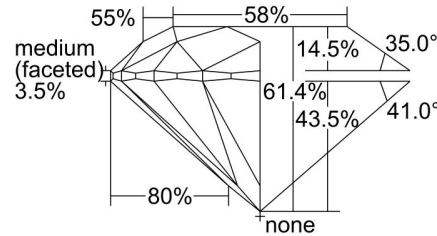

GIA REPORT
6224536352

Verify this report at GIA.edu

FACSIMILE

This is a digital representation of the original GIA Report. This representation might not be accepted in lieu of the original GIA Report in certain circumstances. The original GIA Report includes certain security features which are not reproducible on this facsimile.

GIA NATURAL DIAMOND GRADING REPORT

July 18, 2022
GIA Report Number 6224536352
Shape and Cutting Style ..... Round Brilliant
Measurements ..... 8.76 - 8.79 x 5.39 mm

GRADING RESULTS

Carat Weight ..... 2.55 carat
Color Grade ..... K
Clarity Grade VVS1
Cut Grade ..... Excellent

ADDITIONAL GRADING INFORMATION

Polish ..... Excellent
Symmetry ..... Excellent
Fluorescence ..... Faint
Inscription(s): GIA 6224536352

PROPORTIONS

Profile to actual proportions