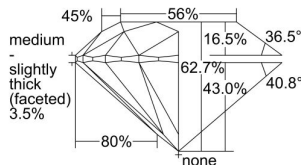

GIA®

FACSIMILE

GIA REPORT 6224551663

Verify this report at GIA.edu

GIA NATURAL DIAMOND DOSSIER®

July 22, 2022
GIA Report Number 6224551663
Shape and Cutting Style ..... Round Brilliant
Measurements ..... 4.48 - 4.51 x 2.82 mm

GRADING RESULTS

Carat Weight ..... 0.35 carat
Color Grade ..... E
Clarity Grade VVS1
Cut Grade ..... Excellent

ADDITIONAL GRADING INFORMATION

Polish ..... Excellent
Symmetry ..... Excellent
Fluorescence ..... Faint
Clarity Characteristics..... Pinpoint, Indented Natural
Inscription(s): GIA 6224551663

PROPORTIONS

Profile to actual proportions

GRADING SCALES

GIA COLOR SCALE	GIA CLARITY SCALE	GIA CUT SCALE	
D	FLAWLESS	EXCELLENT	
E	INTERNALLY FLAWLESS		
F		VVS₁	VERY GOOD
G	VVS₂		
H	VS₁	GOOD	
I	VS₂		
J	SI₁	FAIR	
K	SI₂		
L	I₁	POOR	
M	I₂		
N	I₃		
O			
P			
Q			
R			
S			
T			
U			
V			
W			
X			
Y			
Z