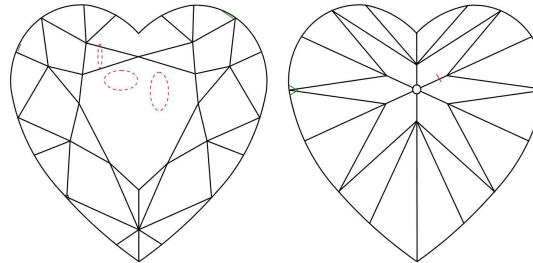

GIA NATURAL DIAMOND GRADING REPORT

July 29, 2022  
GIA Report Number ..... 6224558894  
Shape and Cutting Style ..... Heart Brilliant  
Measurements ..... 6.16 x 6.79 x 3.95 mm

GRADING RESULTS

Carat Weight ..... 1.01 carat  
Color Grade ..... D  
Clarity Grade ..... VVS2

ADDITIONAL GRADING INFORMATION

Polish ..... Very Good  
Symmetry ..... Very Good  
Fluorescence ..... None  
Inscription(s): GIA 6224558894  
**Comments:** Additional clouds are not shown.

PROPORTIONS

Profile not to actual proportions

CLARITY CHARACTERISTICS

KEY TO SYMBOLS\*

- Cloud
- Feather
- Natural
- Extra Facet

\* Red symbols denote internal characteristics (inclusions). Green or black symbols denote external characteristics (blemishes). Diagram is an approximate representation of the diamond, and symbols shown indicate type, position, and approximate size of clarity characteristics. All clarity characteristics may not be shown. Details of finish are not shown.