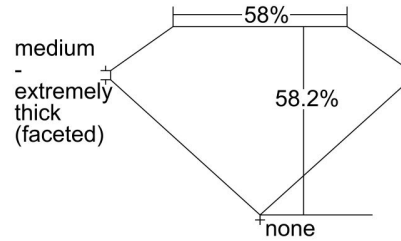

PROPORTIONS

Profile not to actual proportions