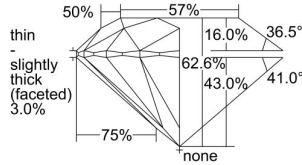

GIA®

FACSIMILE

GIA REPORT 6224574176

Verify this report at GIA.edu

GIA NATURAL DIAMOND DOSSIER®

August 05, 2022
GIA Report Number 6224574176
Shape and Cutting Style ..... Round Brilliant
Measurements ..... 6.12 - 6.19 x 3.85 mm

GRADING RESULTS

Carat Weight ..... 0.90 carat
Color Grade ..... J
Clarity Grade VVS1
Cut Grade ..... Excellent

ADDITIONAL GRADING INFORMATION

Polish ..... Excellent
Symmetry ..... Very Good
Fluorescence ..... Medium Blue
Clarity Characteristics..... Cloud, Indented Natural
Inscription(s): GIA 6224574176

PROPORTIONS

Profile to actual proportions