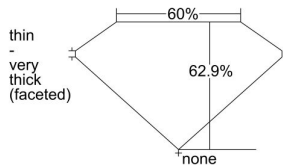

GIA®

FACSIMILE

GIA REPORT 6224594003

Verify this report at GIA.edu

GIA NATURAL DIAMOND DOSSIER®

August 16, 2022
GIA Report Number 6224594003
Shape and Cutting Style ..... Pear Brilliant
Measurements ..... 7.77 x 4.80 x 3.02 mm

GRADING RESULTS

Carat Weight ..... 0.70 carat
Color Grade ..... G
Clarity Grade VS1

ADDITIONAL GRADING INFORMATION

Polish ..... Excellent
Symmetry ..... Very Good
Fluorescence ..... Medium Blue
Clarity Characteristics..... Indented Natural
Inscription(s): GIA 6224594003

PROPORTIONS

Profile not to actual proportions

GRADING SCALES

GIA COLOR SCALE		GIA CLARITY SCALE			
COLORLESS	D	VERY VERY SLIGHTLY INCLUDED	FLAWLESS		
	E		INTERNALLY FLAWLESS		
	F	VERY SLIGHTLY INCLUDED	VVS₁		
	G		VVS₂		
	H		VS₁		
	NEAR COLORLESS	I	SLIGHTLY INCLUDED	VS₂	
		J		SI₁	
		FAINT	K	INCLUDED	SI₂
			L		I₁
			M		I₂
VERT LIGHT	N	LIGHT	I₃		
	O				
	P				
	Q				
	R