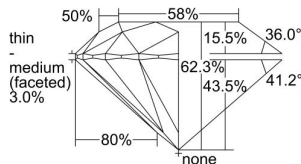

GIA®

FACSIMILE

GIA REPORT 6224632327

Verify this report at GIA.edu

GIA NATURAL DIAMOND DOSSIER®

September 15, 2022
GIA Report Number 6224632327
Shape and Cutting Style ..... Round Brilliant
Measurements ..... 5.91 - 5.96 x 3.70 mm

GRADING RESULTS

Carat Weight ..... 0.79 carat
Color Grade ..... D
Clarity Grade SI2
Cut Grade ..... Excellent

ADDITIONAL GRADING INFORMATION

Polish ..... Excellent
Symmetry ..... Excellent
Fluorescence ..... None
Clarity Characteristics ..... Crystal, Cloud
Inscription(s): GIA 6224632327

PROPORTIONS

Profile to actual proportions

GRADING SCALES

GIA COLOR SCALE	GIA CLARITY SCALE	GIA CUT SCALE	
D	FLAWLESS	EXCELLENT	
E	INTERNALLY FLAWLESS		
F		VVS₁	VERY GOOD
G	VVS₂		
H	VS₁	GOOD	
I	VS₂		
J	SI₁	FAIR	
K	SI₂		
L	I₁	POOR	
M			
N			
O	I₂		
P			
Q			
R	I₃		
S			
T			
U			
V			
W			
X			
Y			
Z