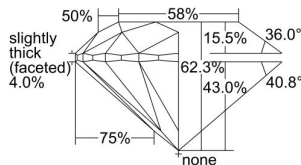

GIA®

FACSIMILE

GIA REPORT 6224652705

Verify this report at GIA.edu

GIA NATURAL DIAMOND DOSSIER®

October 03, 2022
GIA Report Number 6224652705
Shape and Cutting Style ..... Round Brilliant
Measurements ..... 5.79 - 5.82 x 3.62 mm

GRADING RESULTS

Carat Weight ..... 0.76 carat
Color Grade ..... H
Clarity Grade VS1
Cut Grade ..... Excellent

ADDITIONAL GRADING INFORMATION

Polish ..... Excellent
Symmetry ..... Excellent
Fluorescence ..... None
Clarity Characteristics..... Cloud, Feather
Inscription(s): GIA 6224652705

PROPORTIONS

Profile to actual proportions

GRADING SCALES

GIA COLOR SCALE

COLORED	D
	E
	F
	G
	H
	I
	J
NEAR COLORLESS	K
	L
Faint	M
	N
	O
	P
Very Light	Q
	R
	S
	T
	U
	V
Light	W
	X
	Y
	Z

GIA CLARITY SCALE

FLAWLESS	VERY VERY SLIGHTLY INCLUDED	VS₁	VS₂	VS₁	SI₁	SI₂	I₁	I₂	I₃	
										FLAWLESS
INTERNALLY FLAWLESS	VERY SLIGHTLY INCLUDED									

GIA CUT SCALE

EXCELLENT
VERY GOOD
GOOD
FAIR
POOR